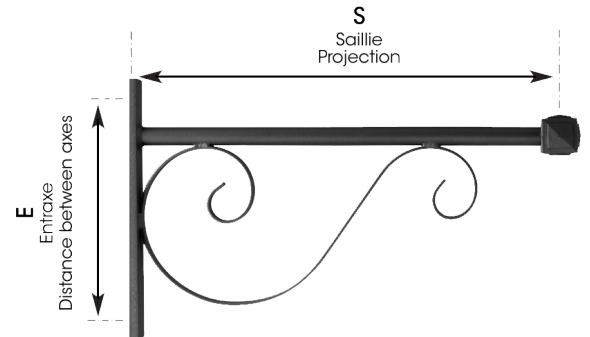

FICHE TECHNIQUE

TECHNICAL SHEET

VAROIS

CONSOLE / WALL BRACKET

CARACTÉRISTIQUES TECHNIQUES

MATIÈRE	Aluminium
SAILLIE	500 mm
POIDS	5 kg
FIXATION	Tiges de scellement 14x150, entraxe 340 mm
FINITION	Peinture polyester selon nuancier RAL

TECHNICAL CHARACTERISTICS

MATERIAL	Aluminium
PROJECTION	500 mm
WEIGHT	5 kg
FIXING	Fixing sticks 14x150, distance between axes 340 mm
FINISH	Polyester paint according to RAL color chart